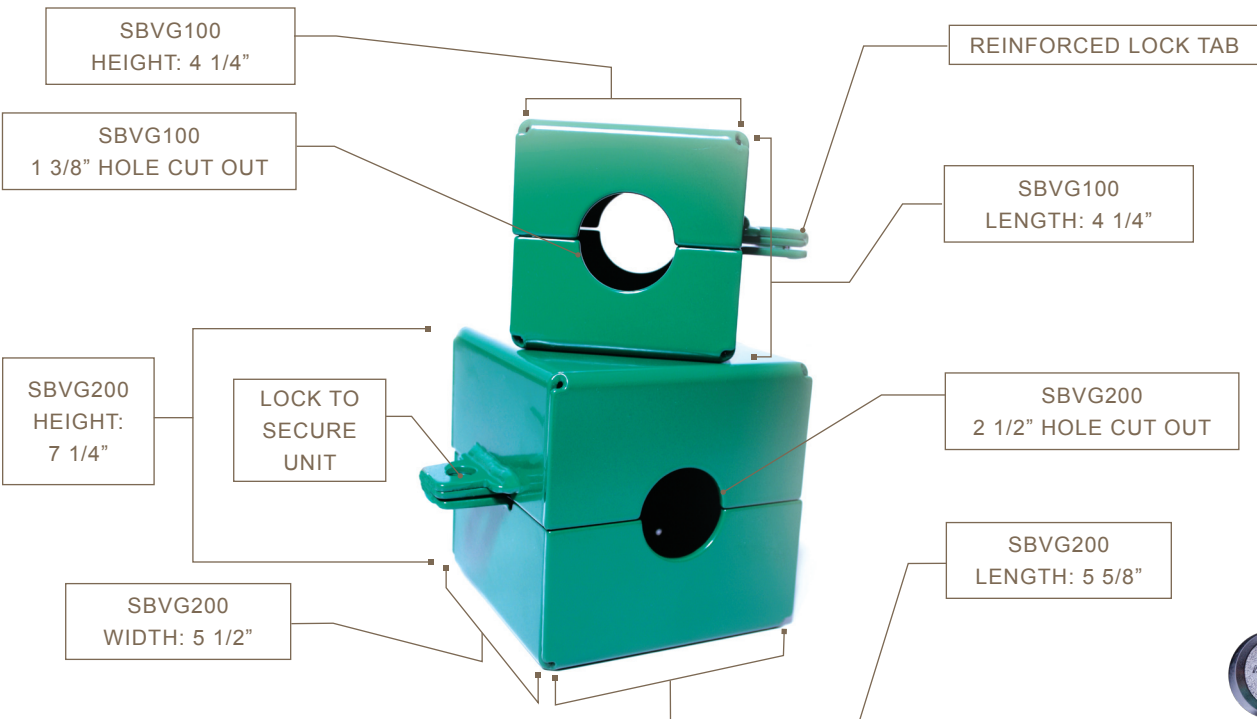

1 Sentry Ball Valve Guard (SBVG100 & SBVG200)

	SBVG100	SBVG200
LOCK BOX LENGTH	4 1/4"	5 5/8"
LOCK BOX WIDTH	4 1/4"	5"
LOCK BOX HEIGHT	4 1/4"	7 1/4"
WEIGHT W/ LOCK	5.0	8.0
LOCK (*Unit includes lock)	American	American

American Lock Included