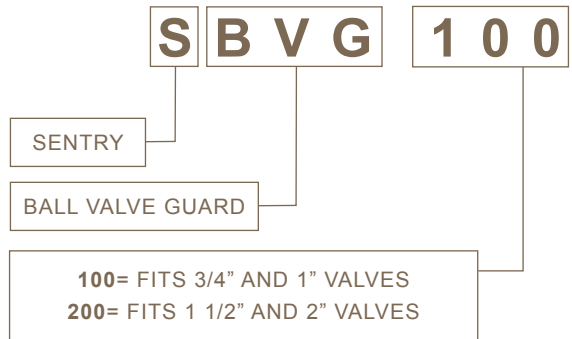

1 Sentry Ball Valve Guard (SBVG100 & SBVG200)

	SBVG100	SBVG200
LOCK BOX LENGTH	4 1/4"	5 5/8"
LOCK BOX WIDTH	4 1/4"	5"
LOCK BOX HEIGHT	4 1/4"	7 1/4"
WEIGHT W/ LOCK	5.0	8.0
LOCK (*Unit includes lock)	American	American

American Lock Included