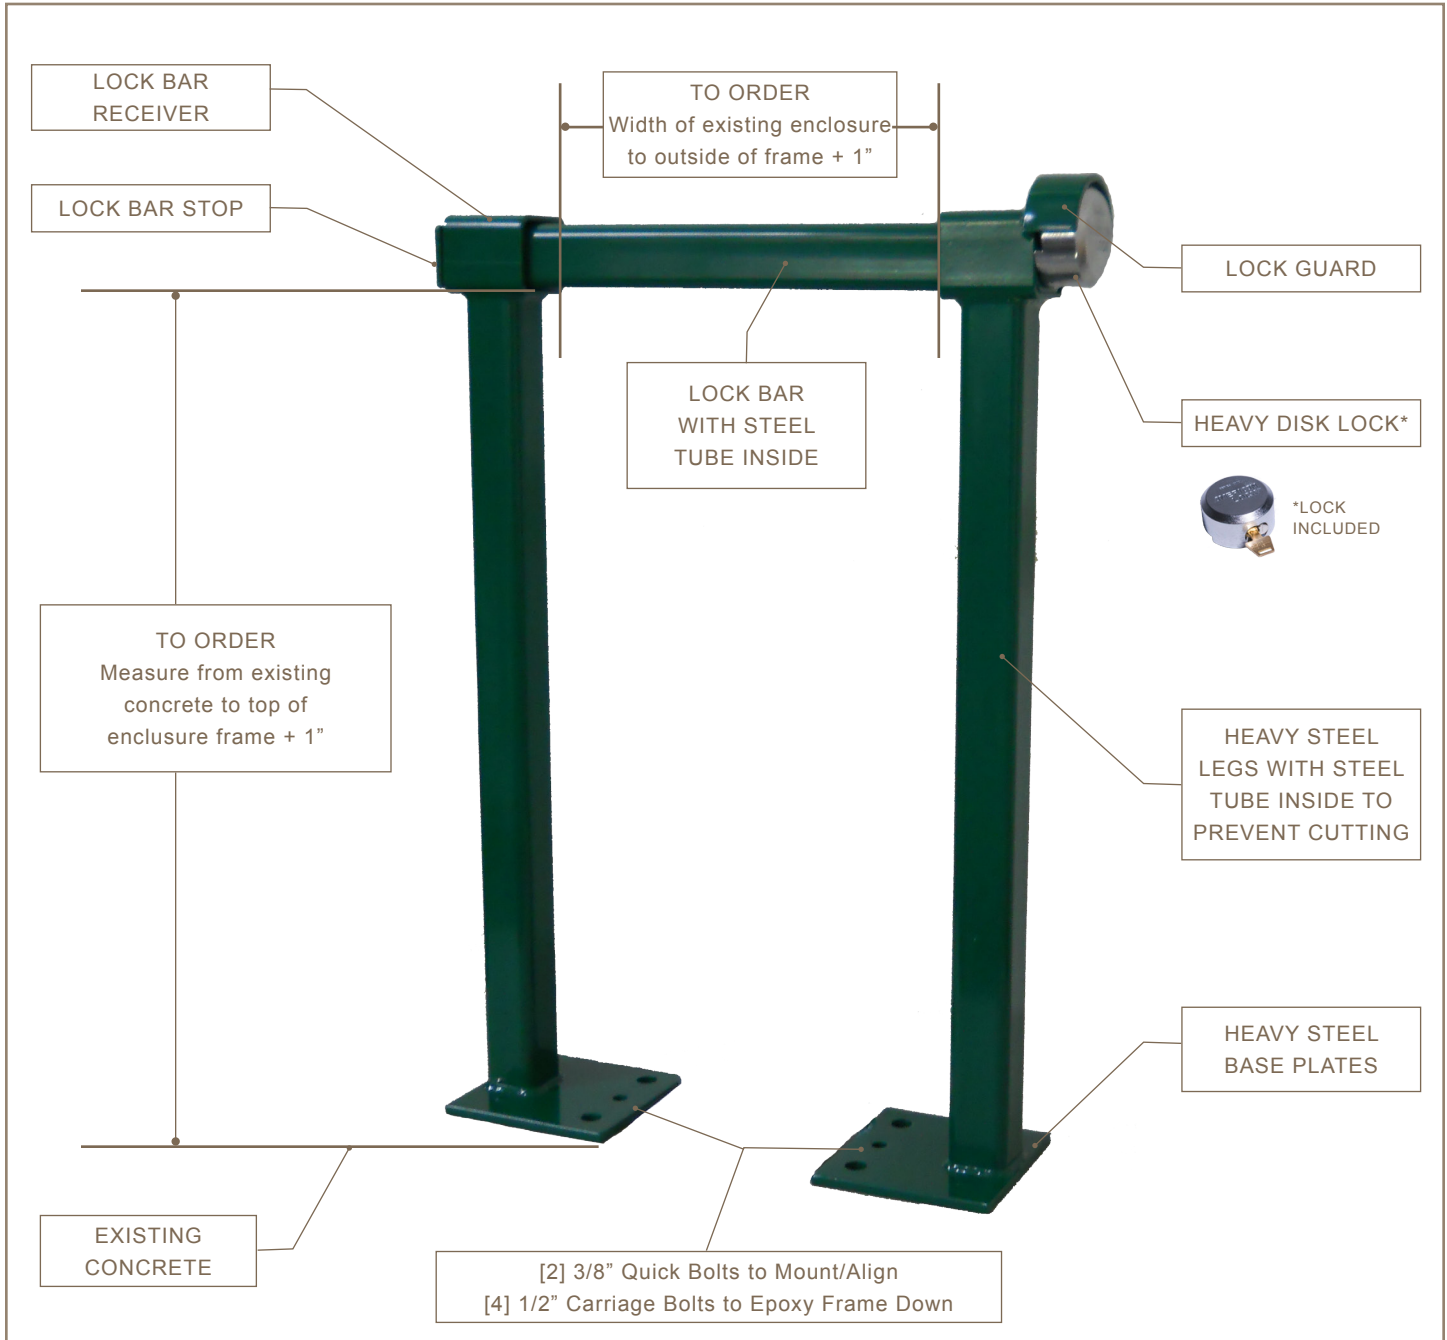

1 Sentry Cage/Enclosure Lock Down (SCLD Series)

D & M Manufacturing, Inc.

710 Third St., Lake Elsinore, CA 92530

Toll Free: 866.308.9911 | Phone: 951.674.1908 | Fax: 951.674.2588 | E-Mail: sales@backflowtheft.com