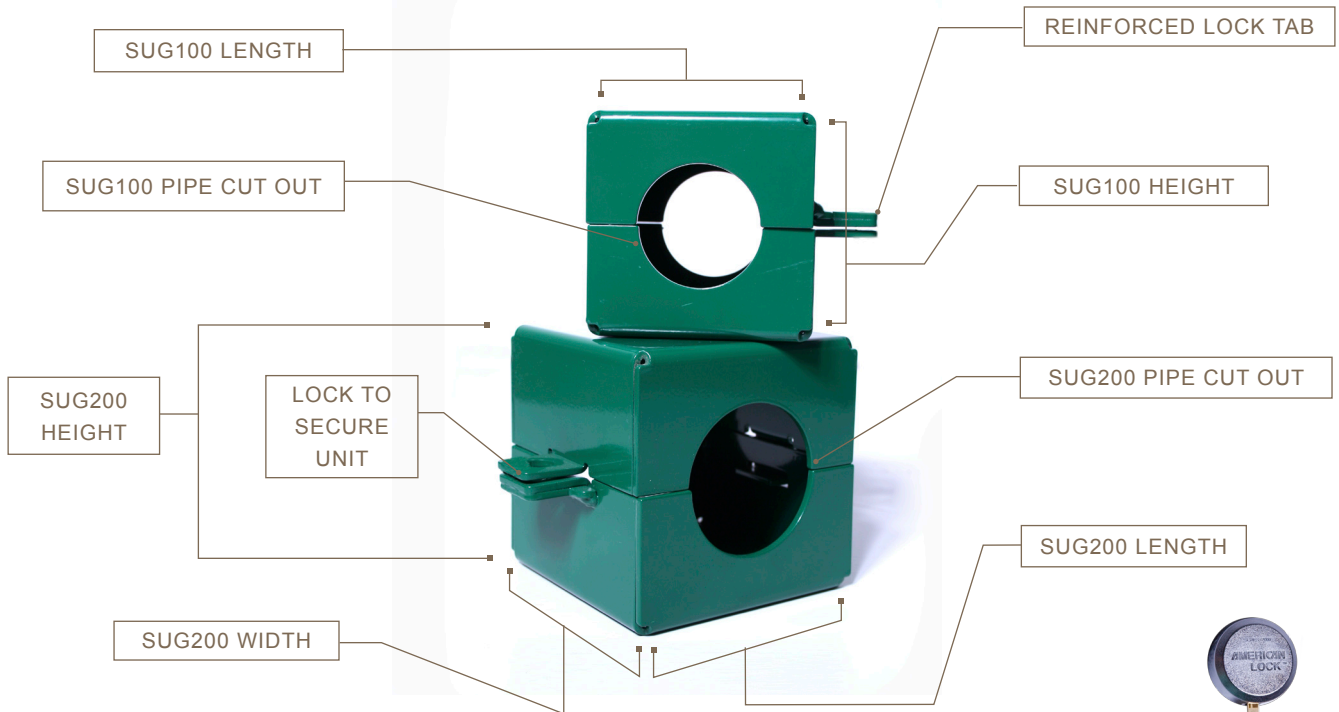

1 Sentry Union Guard (SUG100, SUG150, & SUG200)

	SUG100	SUG150	SUG200
PIPE CUT OUT	1 3/8"	1 7/8"	2 3/8"
LOCK BOX LENGTH	3 1/4"	3 1/2"	4 1/4"
LOCK BOX WIDTH	3 1/4"	3 1/2"	4 1/4"
LOCK BOX HEIGHT	3 1/4"	3 1/2"	4 1/4"
WEIGHT W/ LOCK	3.6	3.8	4.8
LOCK (*Unit includes lock)	American	American	American

SUG 100

SENTRY
UNION GUARD

100= FITS 3/4" COPPER AND BRASS, 1" COPPER AND BRASS UNIONS.
150= FITS 1 1/4" COPPER AND BRASS, 1 1/2" COPPER UNIONS.
200= FITS 1 1/2" BRASS, 2" COPPER AND BRASS UNIONS

American Lock Included